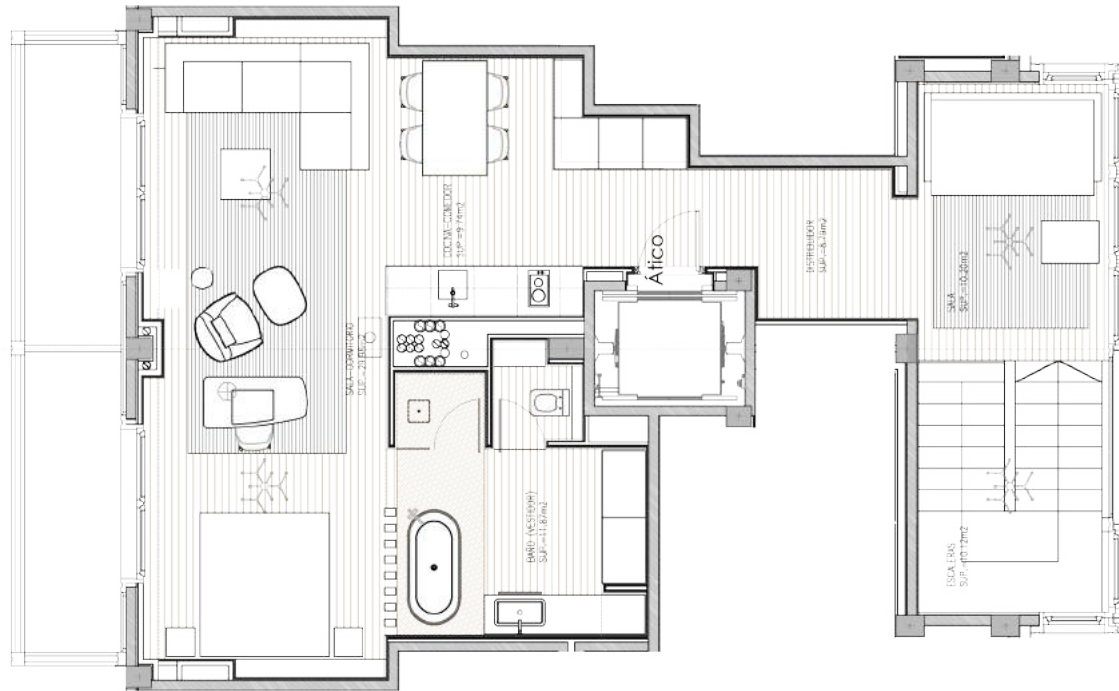

24 Junior Suites Premium - 52.85 sqm

3 Suites Hermitage - 66.64 sqm

Hermitage
Mountain Residences

Hermitage Mountain Residences

Floor 1

4 residences of 120 m²

1 residence of 240 m²

4 bedrooms

Floor 2

2 residences of 180 m²

1 residence of 360 m²

8 bedrooms

Floor 3 - Duplex

2 duplex of 250 m²

1 duplex of 500 m²

8 bedrooms

Floor 4 - Penthouse

1 residence of 120 m2

1 bedroom

† B A Y A

by Francis Paniego

HERMITAGE TRADICIÓ
RESTAURANT

koy • hermitage
by Hideki Matsuhisa

1.850