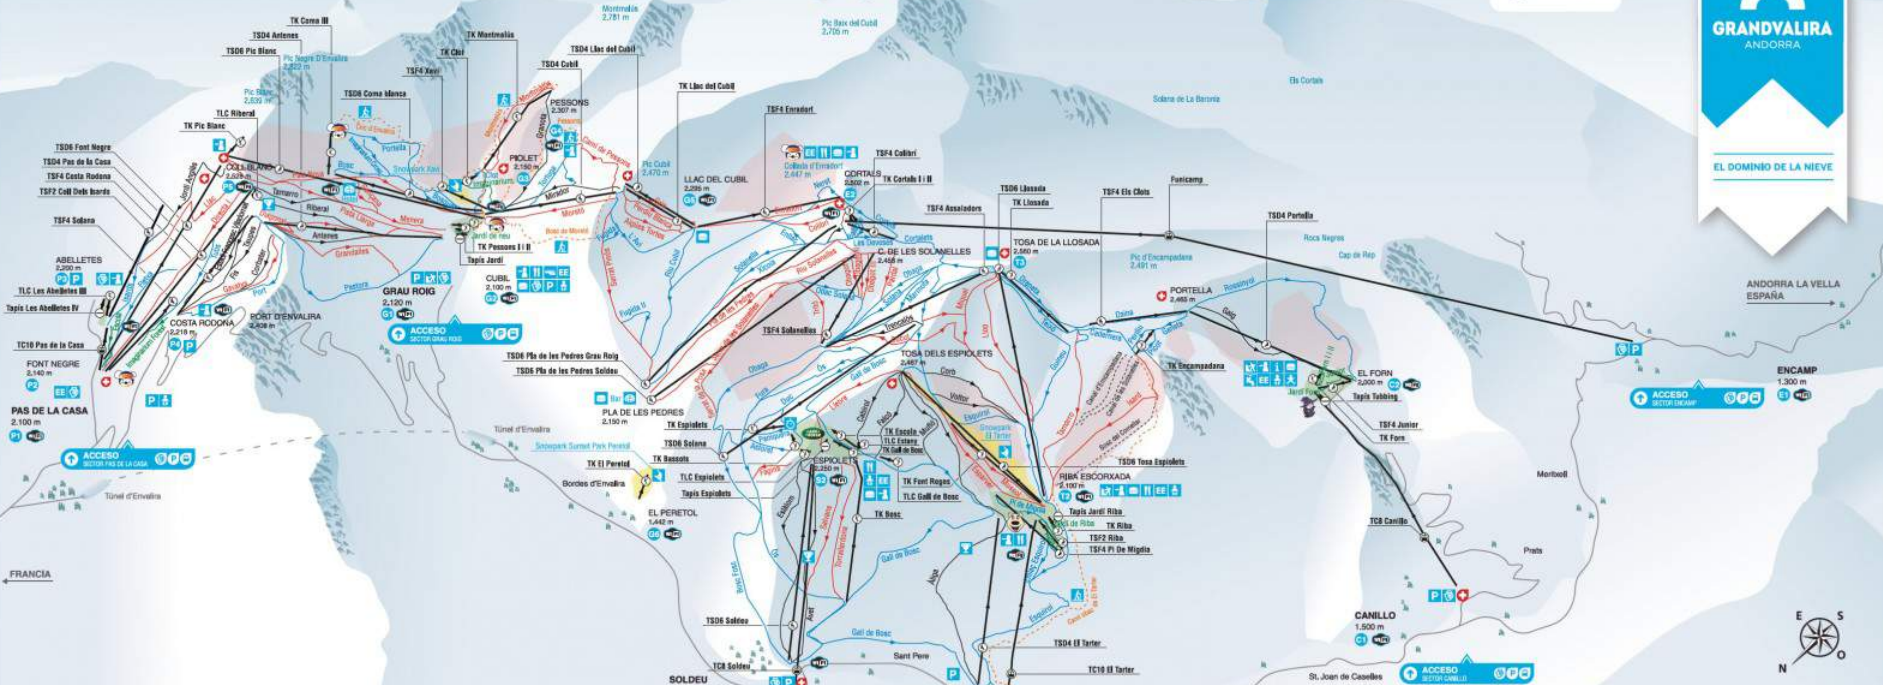

210
KM DE PISTAS

1. CIRCUITOS INFANTILES
2. Imaginarium
   - Monti Magic

DESCÁRGATE LA APP DE GRANDVALIRA
www.grandvalira.com

Powered by **tech4snow**
www.tech4snow.com