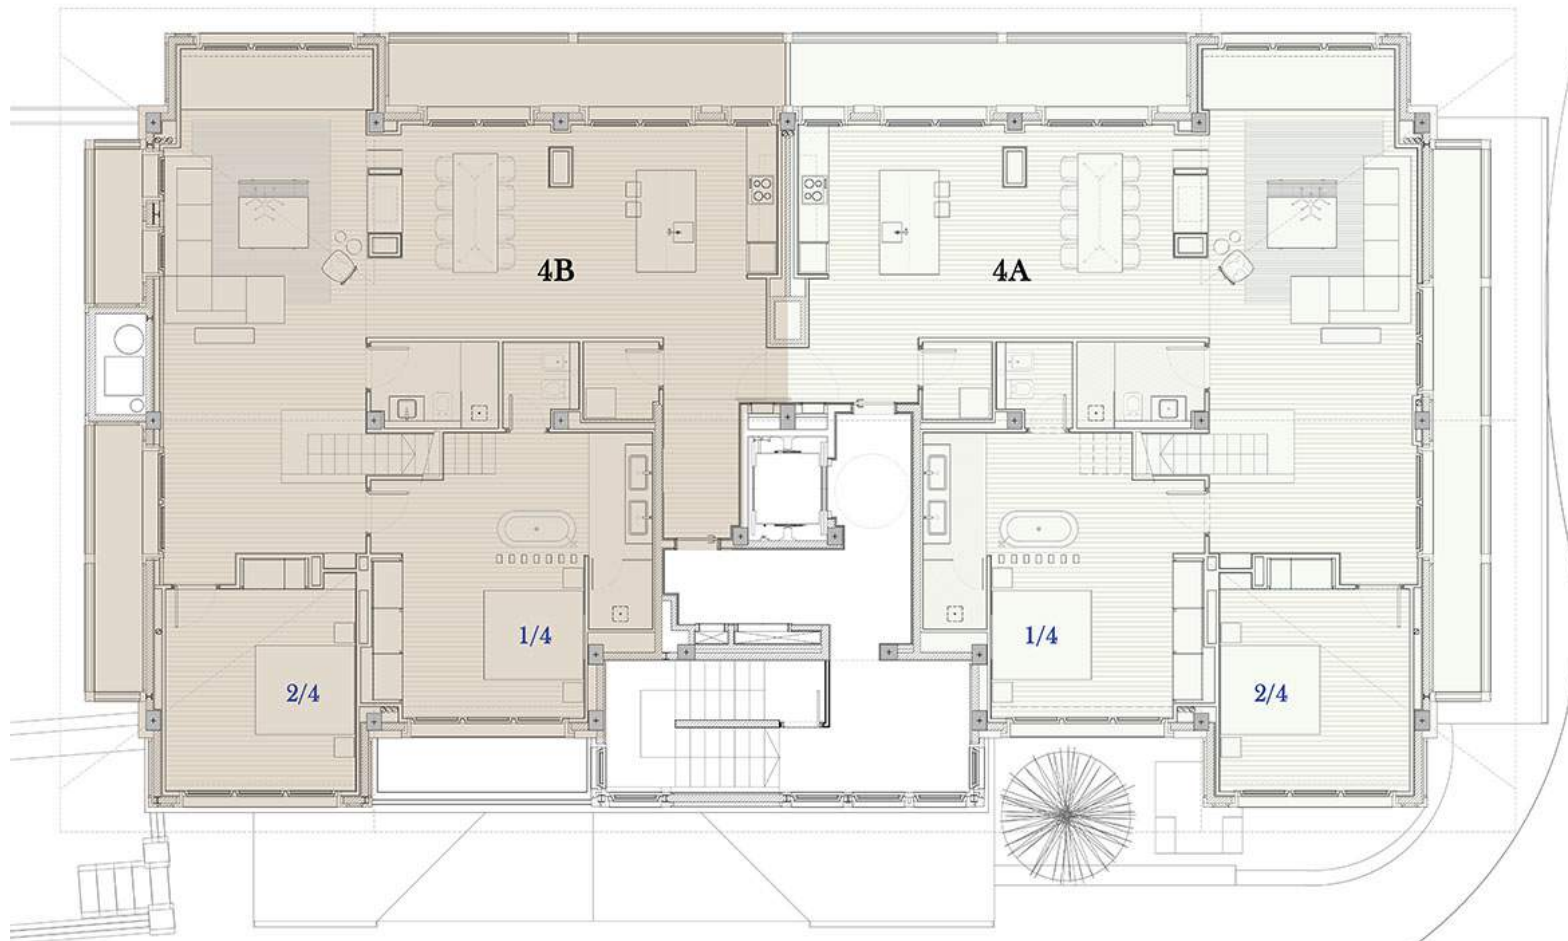

24 Junior Suites Premium - 52.85 sqm

3 Suites Hermitage - 66.64 sqm

Hermitage
Mountain Residences

Hermitage Mountain Residences

Floor 1

4 residences of 120 m²

1 residence of 240 m²

4 bedrooms

Floor 2

2 residences of 180 m²

1 residence of 360 m²

8 bedrooms

Floor 3 - Duplex

2 duplex of 250 m²

1 duplex of 500 m²

8 bedrooms

Floor 4 - Penthouse

1 residence of 120 m2

1 bedroom

† B A Y A

by Francis Paniego

HERMITAGE TRADICIÓ
RESTAURANT

koy • hermitage
by Hideki Matsuhisa

1.850