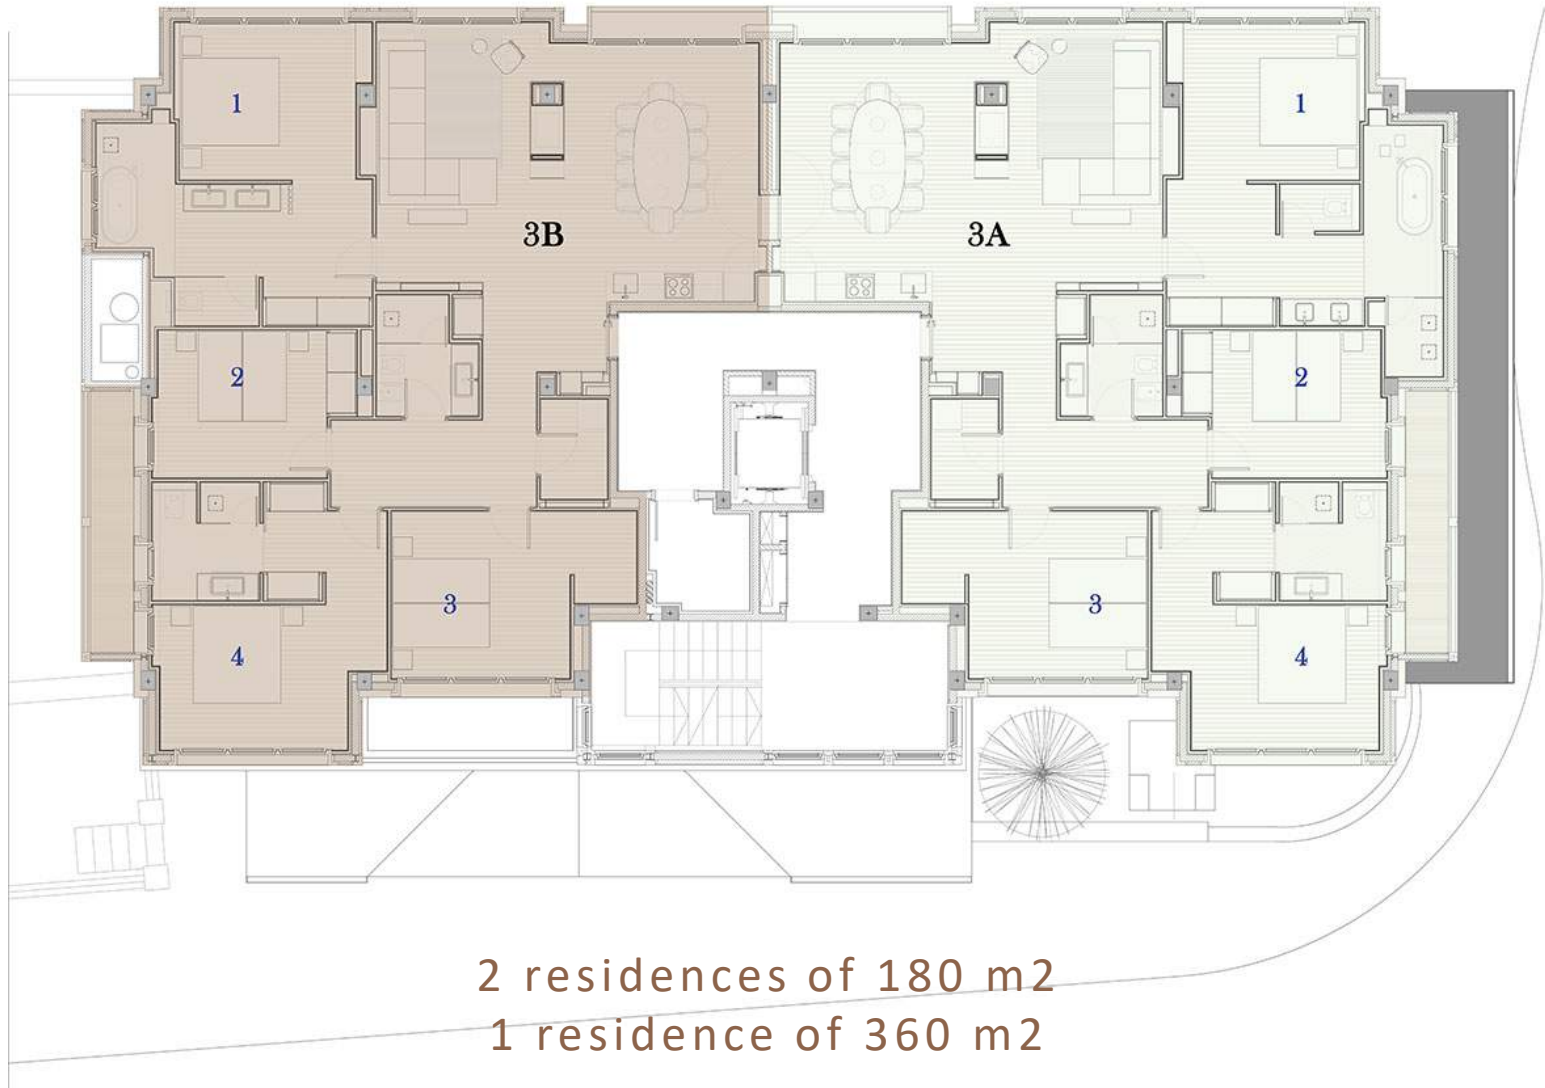

24 Junior Suites Premium - 52.85 sqm

3 Suites Hermitage - 66.64 sqm

Hermitage
Mountain Residences

Hermitage Mountain Residences

Floor 1

4 residences of 120 m²

1 residence of 240 m²

4 bedrooms

Floor 2

2 residences of 180 m²

1 residence of 360 m²

8 bedrooms

Floor 3 - Duplex

2 duplex of 250 m²

1 duplex of 500 m²

8 bedrooms

Floor 4 - Penthouse

1 residence of 120 m2

1 bedroom

† B A Y A

by Francis Paniego

HERMITAGE TRADICIÓ
RESTAURANT

koy • hermitage
by Hideki Matsuhisa

1.850