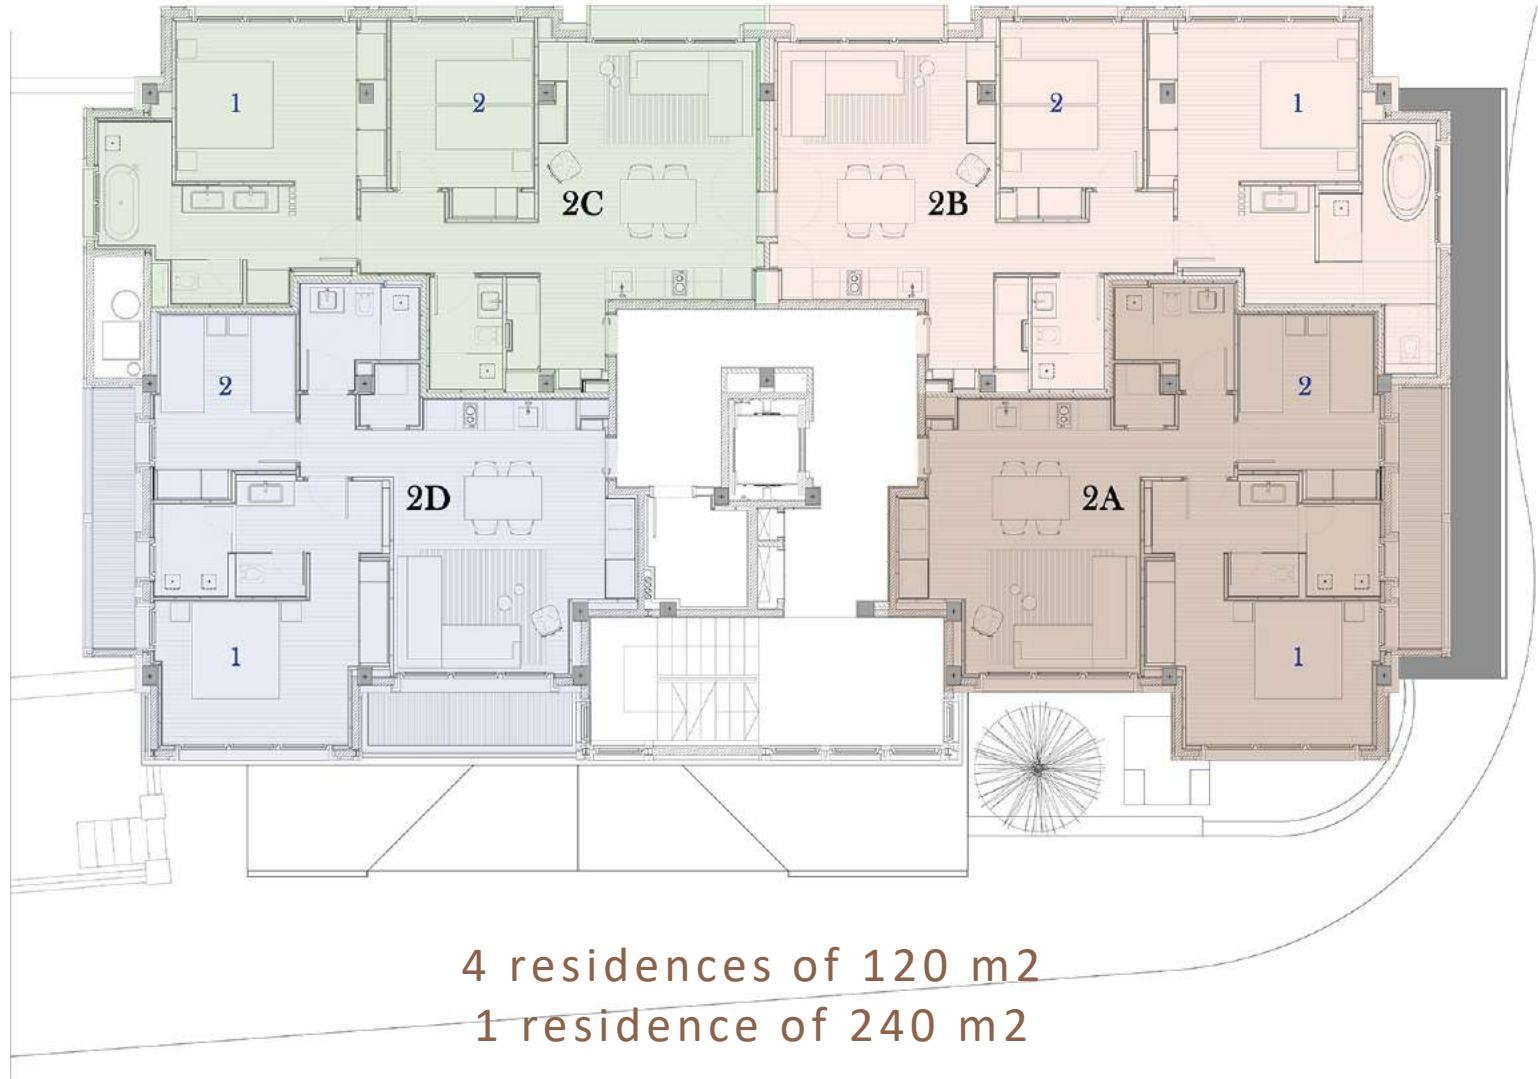

24 Junior Suites Premium - 52.85 sqm

3 Suites Hermitage - 66.64 sqm

Hermitage
Mountain Residences

Hermitage Mountain Residences

Floor 1

4 residences of 120 m²

1 residence of 240 m²

4 bedrooms

Floor 2

2 residences of 180 m²

1 residence of 360 m²

8 bedrooms

Floor 3 - Duplex

2 duplex of 250 m²

1 duplex of 500 m²

8 bedrooms